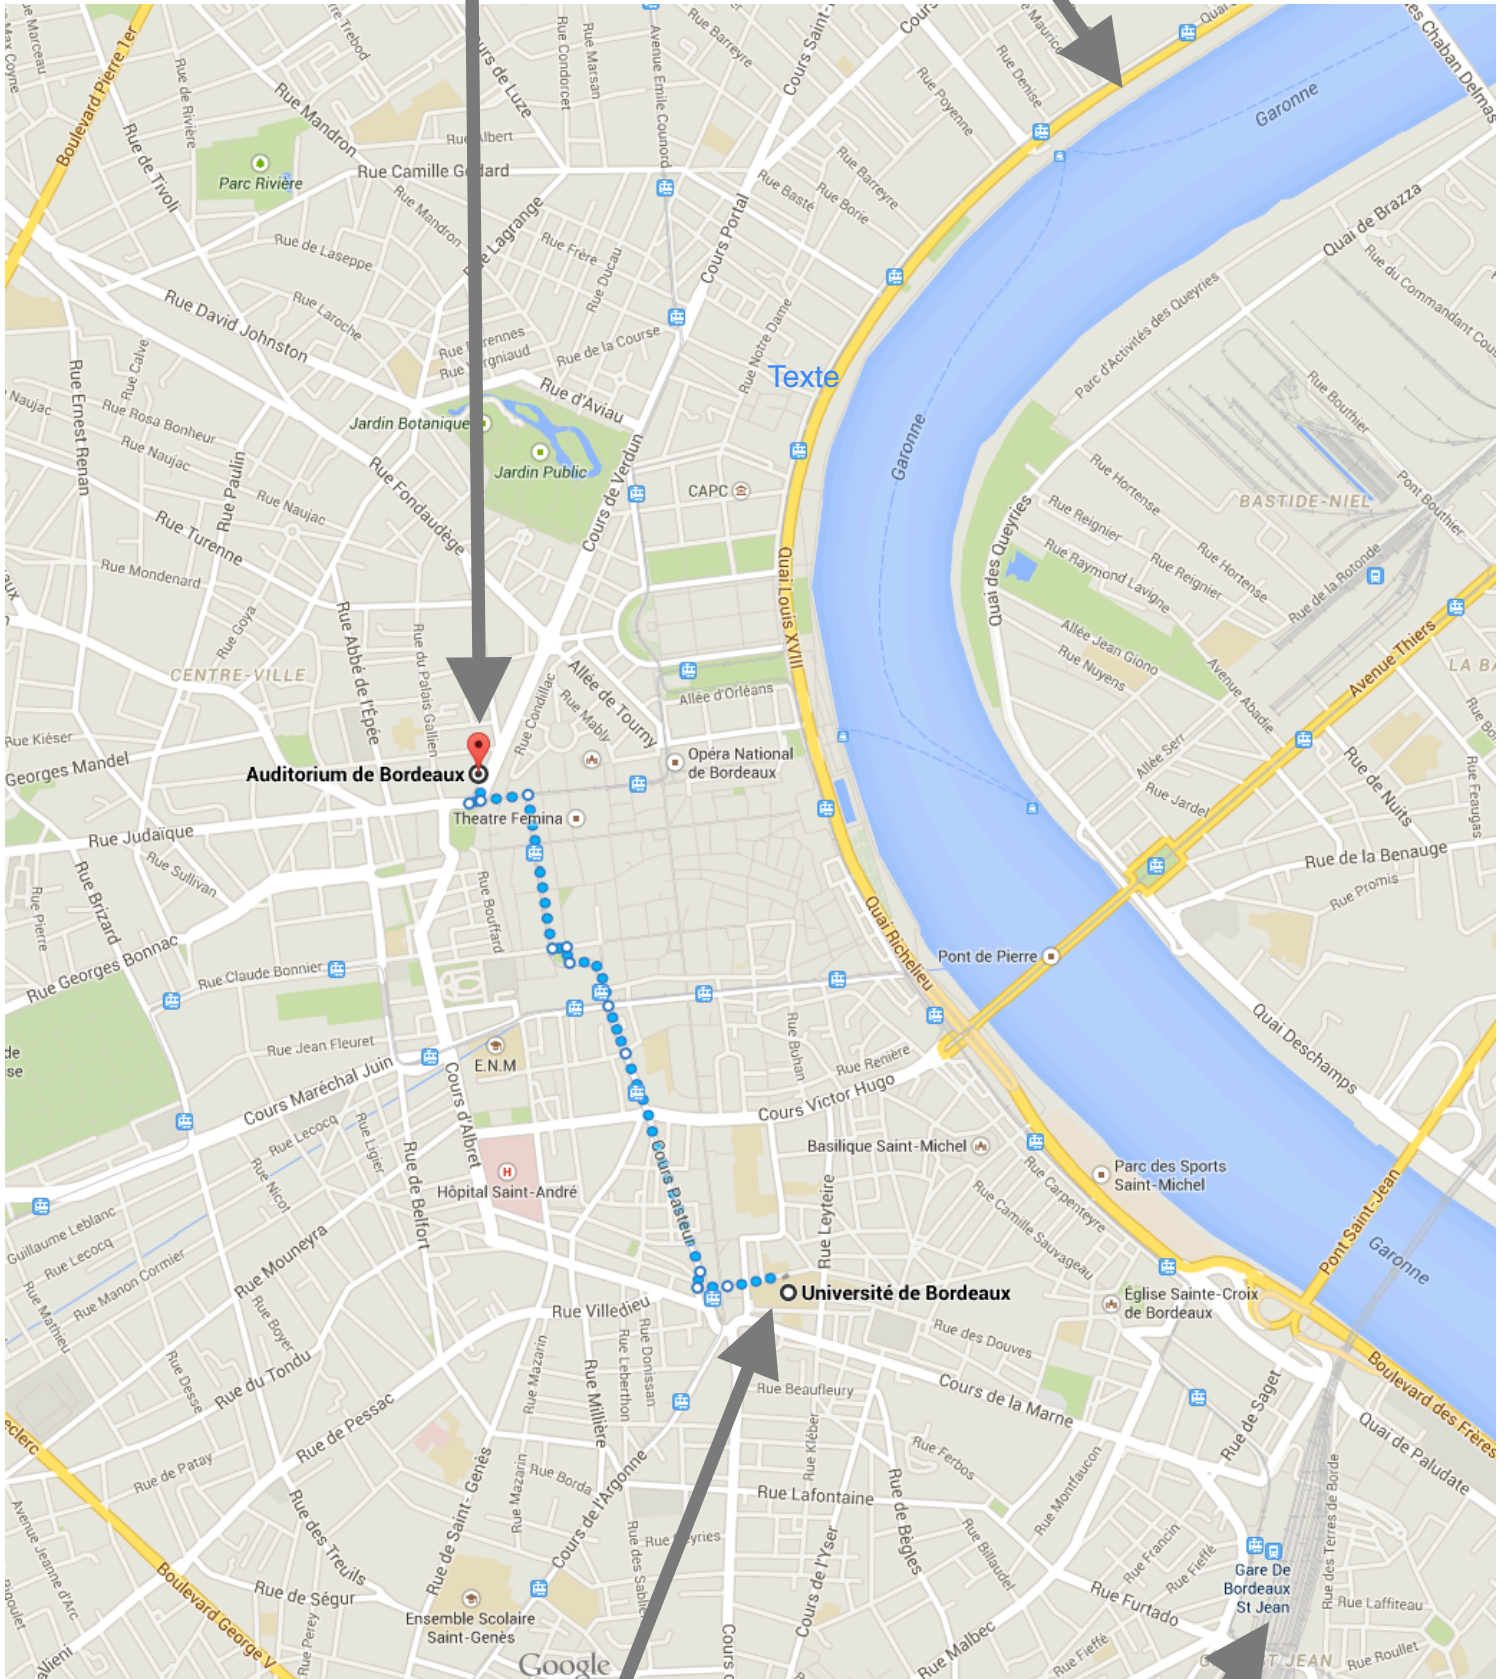

Auditorium for Plenaries

Hanger 14 for Conf. Dinner

CAPC: 7 rue Ferrere

University buildings for Parallel Sessions

Train station